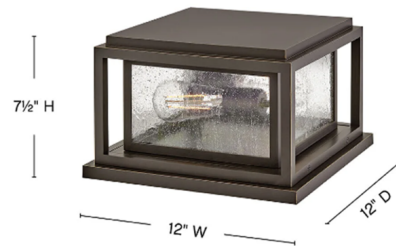

Lightology

lightology.com
866-954-4489
06-30-26

Project: _____

Company: _____

Location: _____ Fixture Type: _____

SPEC #: **HIN1345011**

Approved On: _____ Approved By: _____

Republic 120V Outdoor Pier Mount Light By Hinkley Lighting

Description

Republic's striking double frame design, constructed from a composite material and treated with an anti-fading agent for maximum durability, is at home on the coast or a country lodge. The resilience finishes are resistant to rust and corrosion.

Shown in oil rubbed bronze / clear seeded

Specifications

COLOR	Clear Seedy
BODY FINISH	Oil Rubbed Bronze
WATTAGE	16W
DIMMER	Standard 120V
DIMENSIONS	12"W x 7.5"H x 12"D
BULB NOT INCLUDED	2 x Edison ST-Shape/Medium (E26)/8W/120V LED
COUNTRY OF ORIGIN	China