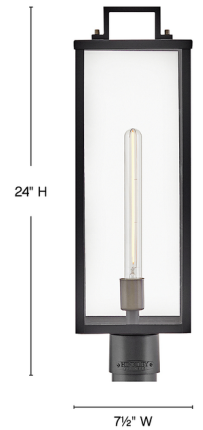

## Catalina 120V Outdoor Post Light By Hinkley Lighting

### Description

The Catalina Outdoor Post Light brings a striking simplicity to your exterior space. The airy, striking frame is complemented by clear glass, casting warm light across your area. Includes post-mounted fixture only; required post is sold separately.

### Specifications

COLOR	Clear
BODY FINISH	Black / Burnished Bronze
WATTAGE	5W
DIMMER	Standard 120V
DIMENSIONS	7.5"W x 24"H x 7.5"D
BULB NOT INCLUDED	1 x T10/Medium (E26)/5W/120V LED
COUNTRY OF ORIGIN	China