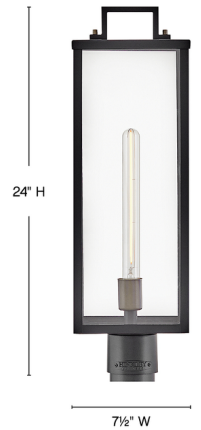

## Catalina 120V Outdoor Post Light By Hinkley Lighting

### Description

The Catalina Outdoor Post Light brings a striking simplicity to your exterior space. The airy, striking frame is complemented by clear glass, casting warm light across your area. Includes post-mounted fixture only; required post is sold separately.

### Specifications

COLOR	Clear
BODY FINISH	Black / Burnished Bronze
WATTAGE	5W
DIMMER	Standard 120V
DIMENSIONS	7.5"W x 24"H x 7.5"D
BULB NOT INCLUDED	1 x T10/Medium (E26)/5W/120V LED
COUNTRY OF ORIGIN	China