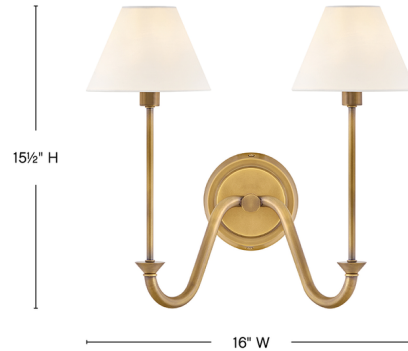

## Greta Wall Sconce By Hinkley Lighting

### Description

Inspired by traditional lighting styles, the Greta Wall Sconce complements its slim, contemporary silhouette with timeless details and classic finish. Tapered, off-white linen shades softly diffuse light, filling your space with a warm ambiance.

Shown in blackened brass / off white

### Specifications

COLOR . . . . . Off White  
BODY FINISH . . . . . Blackened Brass  
WATTAGE . . . . . 10W  
DIMMER . . . . . Standard 120V  
DIMENSIONS . . . . . 16"W x 15.5"H x 9.5"D  
BULB NOT INCLUDED . . . . . 2 x B10/Candelabra (E12)/5W/120V LED  
COUNTRY OF ORIGIN . . . . . China