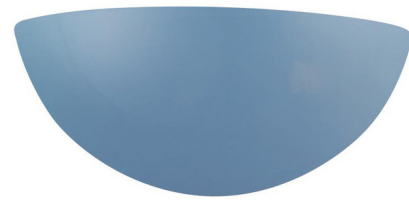

Lightology

lightology.com
866-954-4489
07-06-26

Project: _____

Company: _____

Location: _____ Fixture Type: _____

SPEC #: **JUS1345230**

Approved On: _____ Approved By: _____

Ambiance LED Quarter Sphere Wall Sconce By Justice Design

Description

No description available.

Shown in sky blue

Specifications

COLOR	N/A
BODY FINISH	Sky Blue
WATTAGE	12W
DIMMER	Low Voltage Electronic
DIMENSIONS	10.5"W x 4.75"H x 4.75"D
INTEGRATED LED MODULE	1 x LED/12W/120V LED
COUNTRY OF ORIGIN	United States