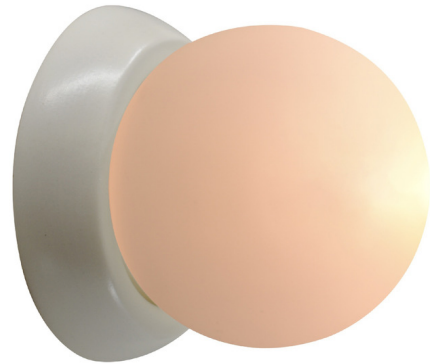

Lightology

lightology.com
866-954-4489
07-04-26

Project: _____

Company: _____

Location: _____ Fixture Type: _____

SPEC #: **JUS1345344**

Approved On: _____ Approved By: _____

Ambiance Coupe Wall Sconce By Justice Design

Description

The Ambiance Coupe Wall Sconce brings a simple look with bold light to your interior space. The cone shaped frame holds a clean ceramic globe that casts warm light across your room. Note: Bisque option may be painted to a color of your choosing at home.

Shown in matte white

Specifications

| | |
|-------------------|------------------------|
| COLOR | N/A |
| BODY FINISH | Matte White |
| WATTAGE | 5W |
| DIMMER | Standard 120V |
| DIMENSIONS | 4.5"W x 4.5"H x 4.5"D |
| BULB INCLUDED | 1 x JCD/G9/5W/120V LED |
| COUNTRY OF ORIGIN | United States |