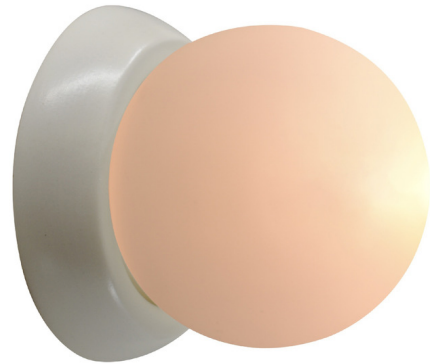

Lightology

lightology.com
866-954-4489
04-27-26

Project: _____

Company: _____

Location: _____ Fixture Type: _____

SPEC #: **JUS1345344**

Approved On: _____ Approved By: _____

Ambiance Coupe Wall Sconce By Justice Design

Description

The Ambiance Coupe Wall Sconce brings a simple look with bold light to your interior space. The cone shaped frame holds a clean ceramic globe that casts warm light across your room. Note: Bisque option may be painted to a color of your choosing at home.

Shown in matte white

Specifications

COLOR	N/A
BODY FINISH	Matte White
WATTAGE	5W
DIMMER	Standard 120V
DIMENSIONS	4.5"W x 4.5"H x 4.5"D
BULB INCLUDED	1 x JCD/G9/5W/120V LED
COUNTRY OF ORIGIN	United States