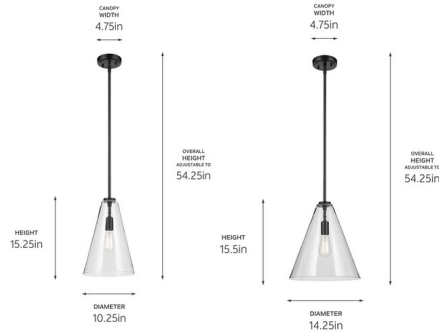

### Specifications

COLOR . . . . . Clear  
BODY FINISH . . . . . Black  
WATTAGE . . . . . 17W  
DIMMER . . . . . Standard 120V  
DIMENSIONS . . . . . 10.25"W x 15.25"H  
BULB NOT INCLUDED . . . . . 1 x A19/Medium (E26)/17W/120V LED  
OTHER BULB OPTIONS . . . . . 1 x Edison ST-Shape/Medium (E26)/120V LED  
COUNTRY OF ORIGIN . . . . . India

### Technical Information

PRODUCT DIMENSIONS . . . . . Downrods Included: (2) 6" and (2) 12" Stems

Shown in black / clear

CLICK TO VIEW PRODUCT

Notes: