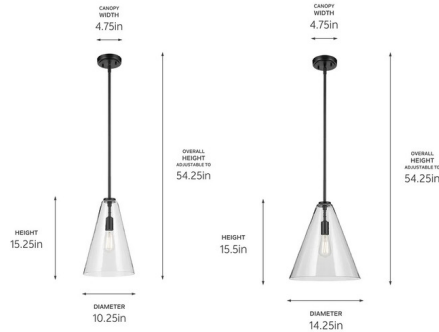

### Specifications

COLOR . . . . . Clear  
 BODY FINISH . . . . . Black  
 WATTAGE . . . . . 17W  
 DIMMER . . . . . Standard 120V  
 DIMENSIONS . . . . . 10.25"W x 15.25"H  
 BULB NOT INCLUDED . . . . . 1 x A19/Medium (E26)/17W/120V LED  
 OTHER BULB OPTIONS . . . . . 1 x Edison ST-Shape/Medium (E26)/120V LED  
 COUNTRY OF ORIGIN . . . . . India

### Technical Information

PRODUCT DIMENSIONS . . . . . Downrods Included: (2) 6" and (2) 12" Stems

Shown in black / clear

CLICK TO VIEW PRODUCT

Notes: