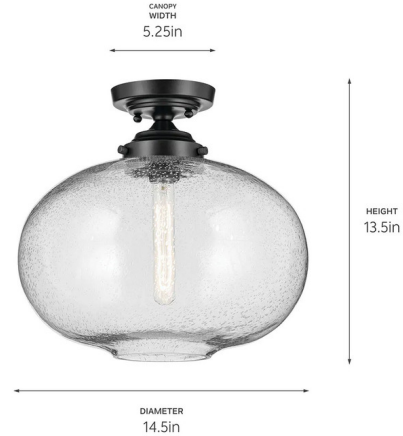

Description

Offering convenience and ease in coordinating with other lighting options, the Avery Flush Mount Ceiling Light is truly as versatile as it is beautiful. Avery's on-trend finishes creates a classic yet dramatic statement to any space while it complements a variety of decor, including industrial aesthetics. Its clear seeded glass adds to its charm by providing a beautiful, ambient lighting to the entire room and is easy to remove for convenience and ease of cleaning and replacement.

Specifications

COLOR	Clear Seeded
BODY FINISH	Black
WATTAGE	17W
DIMMER	Standard 120V
DIMENSIONS	14.5"W x 13.5"H
BULB NOT INCLUDED	1 x T10/Medium (E26)/17W/120V LED
COUNTRY OF ORIGIN	India

Shown in black / clear seeded