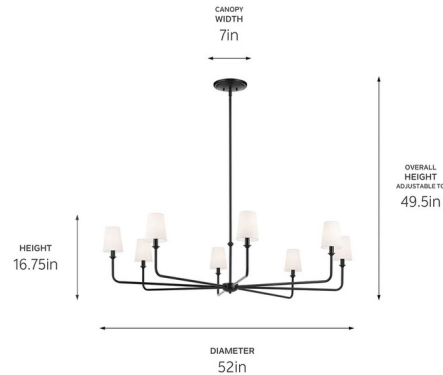

Shown in black / white