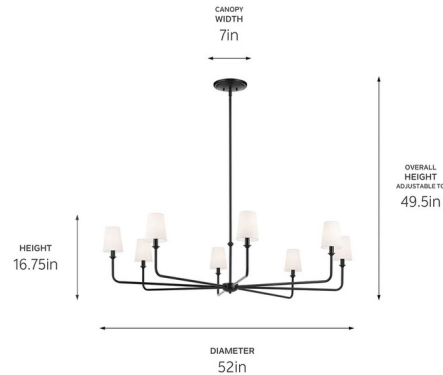

### Specifications

COLOR . . . . . White  
BODY FINISH . . . . . Black  
WATTAGE . . . . . 32W  
DIMMER . . . . . Standard 120V  
DIMENSIONS . . . . . 52"W x 16.75"H  
BULB NOT INCLUDED . . . . . 8 x B10/Candelabra (E12)/4W/120V LED  
COUNTRY OF ORIGIN . . . . . China

### Technical Information

PRODUCT DIMENSIONS . . . . . Downrods Included: (2) 6" and (2) 12" Stems

Notes:

Shown in black / white

CLICK TO VIEW PRODUCT