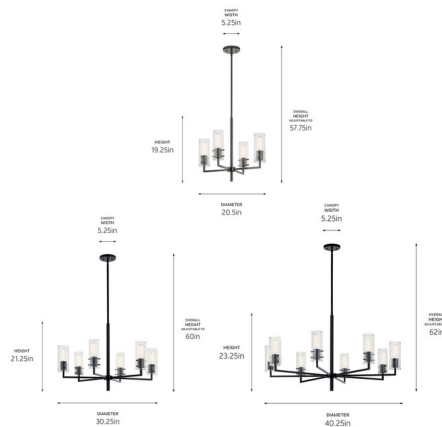

### Description

The Velestino Chandelier mixes minimal design with organic curvature. Its straight, sleek structure sets the stage as your eyes fall upon the fluidity of its thick, clear ribbed glass shades, evoking movement, and softness. The overlapping fluted glass features a soft curve on one side and a straight edge on the other, creating texture as the glass unites and is secured by matching finish fittings. A true piece of art, the Velestino fluted glass creates a touch of light play on the column of the fixture and the ceiling, creating a beautiful effect day or night.

### Specifications

COLOR . . . . . Clear  
 BODY FINISH . . . . . Black  
 WATTAGE . . . . . 36W  
 DIMMER . . . . . Standard 120V  
 DIMENSIONS . . . . . 20.5"W x 19.25"H  
 BULB NOT INCLUDED . . . . . 4 x T10/Medium (E26)/9W/120V LED  
 COUNTRY OF ORIGIN . . . . . China

### Technical Information

PRODUCT DIMENSIONS . . . . . Downrods Included: 2-12" and 2-6"

Shown in black / clear

CLICK TO VIEW PRODUCT

Notes: