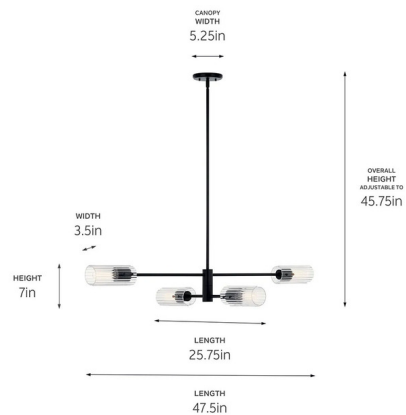

By Kichler

Description

The Velestino Linear Chandelier mixes minimal design with organic curvature. Its straight, sleek structure sets the stage as your eyes fall upon the fluidity of its thick, clear ribbed glass shades, evoking movement, and softness. The overlapping fluted glass features a soft curve on one side and a straight edge on the other, creating texture as the glass unites and is secured by matching finish fittings. A true piece of art, the Velestino fluted glass creates a touch of light play on the column of the fixture and the ceiling, creating a beautiful effect day or night.

Specifications

COLOR Clear
BODY FINISH Black
WATTAGE 36W
DIMMER Standard 120V
DIMENSIONS 47.5"L x 3.5"W x 7"H
BULB NOT INCLUDED 4 x T10/Medium (E26)/9W/120V LED
COUNTRY OF ORIGIN China

Technical Information

PRODUCT DIMENSIONS Downrods Included: 2-12" and 2-6"

Shown in black / clear

CLICK TO VIEW PRODUCT

Notes: