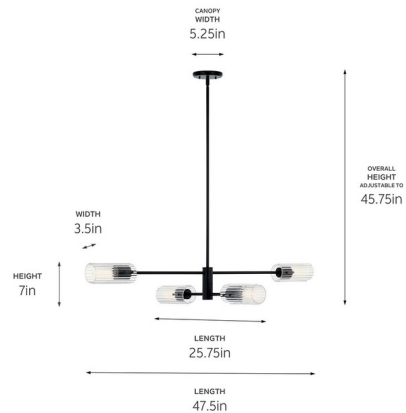

By Kichler

Description

The Velestino Linear Chandelier mixes minimal design with organic curvature. Its straight, sleek structure sets the stage as your eyes fall upon the fluidity of its thick, clear ribbed glass shades, evoking movement, and softness. The overlapping fluted glass features a soft curve on one side and a straight edge on the other, creating texture as the glass unites and is secured by matching finish fittings. A true piece of art, the Velestino fluted glass creates a touch of light play on the column of the fixture and the ceiling, creating a beautiful effect day or night.

Specifications

COLOR Clear
BODY FINISH Black
WATTAGE 36W
DIMMER Standard 120V
DIMENSIONS 47.5"L x 3.5"W x 7"H
BULB NOT INCLUDED 4 x T10/Medium (E26)/9W/120V LED
COUNTRY OF ORIGIN China

Technical Information

PRODUCT DIMENSIONS Downrods Included: 2-12" and 2-6"

Shown in black / clear

CLICK TO VIEW PRODUCT

Notes: