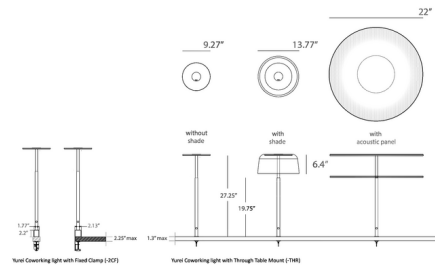

CLICK TO VIEW PRODUCT

Notes: