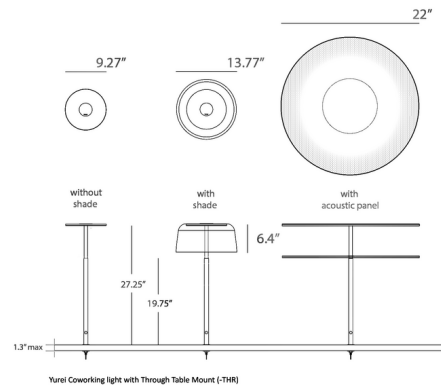

Shown in matte black

CLICK TO VIEW PRODUCT

Notes: