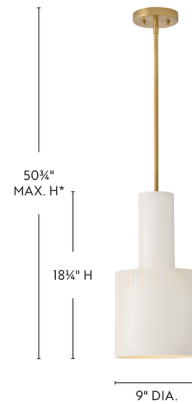

CLICK TO VIEW PRODUCT

Notes: