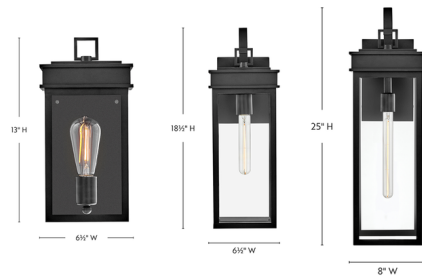

By Lark

Description

The Cole Outdoor Wall Light's transitional rectangular profile creates architectural interest with an oversized, stepped roof and classic black finish. Part of the Coastal Elements collection, Cole is crafted from weather-resistant composite materials with a fade-resistant finish to withstand the elements.

Shown in black / clear

Specifications

COLOR	Clear
BODY FINISH	Black
WATTAGE	12W
DIMMER	Standard 120V
DIMENSIONS	6.5\"W x 13\"H x 7\"D
BULB NOT INCLUDED	1 x Edison ST-Shape/Medium (E26)/12W/120V LED
COUNTRY OF ORIGIN	China