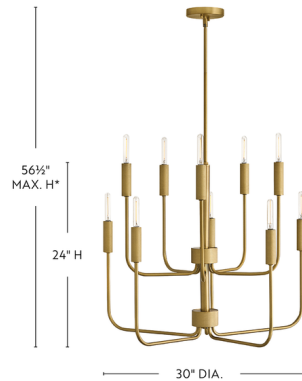

CLICK TO VIEW PRODUCT

Notes: