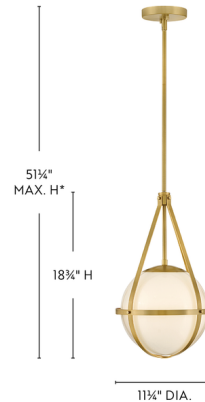

CLICK TO VIEW PRODUCT

Notes: