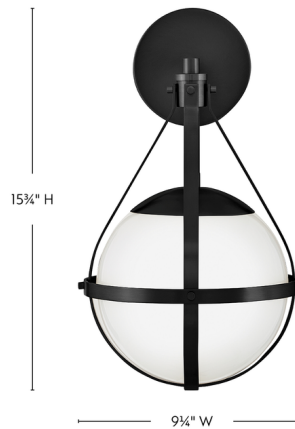

By Lark

Description

A retro, modern stunner, the Colby Wall Light's cased opal glass globe, accentuated by a cage-style frame, creates unexpected glamour in any space.

Specifications

COLOR	Opal
BODY FINISH	Black
WATTAGE	15W
DIMMER	Standard 120V
DIMENSIONS	9.25"W x 15.75"H x 10.5"D
BULB NOT INCLUDED	1 x A19/Medium (E26)/15W/120V LED
COUNTRY OF ORIGIN	China

Shown in black / opal

CLICK TO VIEW PRODUCT

Notes: