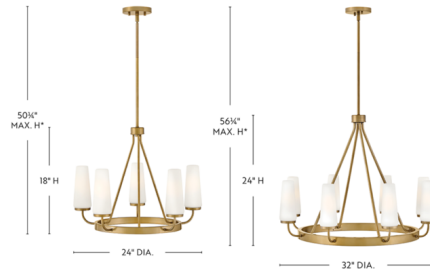

Lightology

lightology.com
866-954-4489
04-24-26

Project: _____

Company: _____

Location: _____ Fixture Type: _____

SPEC #: **LRK1350766**

Approved On: _____ Approved By: _____

Selma Chandelier

By Lark

Description

Transitional with classic, tapered, etched opal glass shades, the Selma Chandelier's timeless silhouette is enhanced even more by a luxe Gold finish, resulting in a stunning decor accent that feels modern and sophisticated.

Shown in gold / opal

Specifications

COLOR Opal
BODY FINISH Gold
WATTAGE 25W
DIMMER Standard 120V
DIMENSIONS 24"W x 18"H
BULB NOT INCLUDED 5 x B10/Candelabra (E12)/5W/120V LED
COUNTRY OF ORIGIN China

Technical Information

PRODUCT DIMENSIONS Downrods Included: 1-6", 2-12"

CLICK TO VIEW PRODUCT

Notes: