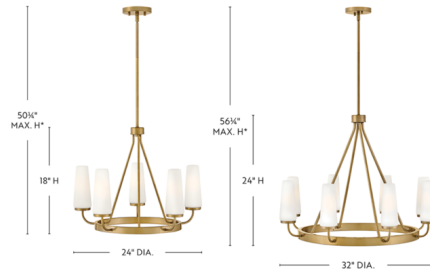

## Selma Chandelier

By Lark

### Description

Transitional with classic, tapered, etched opal glass shades, the Selma Chandelier's timeless silhouette is enhanced even more by a luxe Gold finish, resulting in a stunning decor accent that feels modern and sophisticated.

### Specifications

COLOR . . . . . Opal  
BODY FINISH . . . . . Gold  
WATTAGE . . . . . 25W  
DIMMER . . . . . Standard 120V  
DIMENSIONS . . . . . 24"W x 18"H  
BULB NOT INCLUDED . . . . . 5 x B10/Candelabra (E12)/5W/120V LED  
COUNTRY OF ORIGIN . . . . . China

### Technical Information

PRODUCT DIMENSIONS . . . . . Downrods Included: 1-6", 2-12"

Shown in gold / opal

CLICK TO VIEW PRODUCT

Notes: