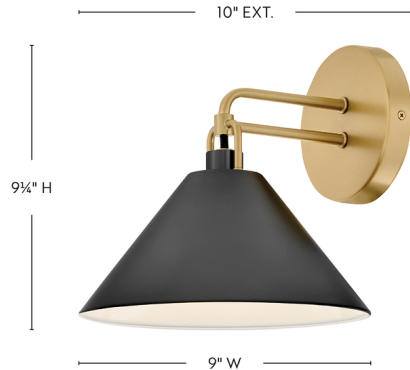

Lightology

lightology.com
866-954-4489
04-24-26

Project: _____

Company: _____

Location: _____ Fixture Type: _____

SPEC #: **LRK1350770**

Approved On: _____ Approved By: _____

Milo Wall Light

By Lark

Description

Make a power move by adding the Milo Wall Light to your design mix. The hallmark of this classic sconce is a sleek metal shade that's both modern and sophisticated, thanks to a chic finish and delicate details.

Shown in brass / black

Specifications

COLOR	N/A
BODY FINISH	Brass / Black
WATTAGE	5W
DIMMER	Standard 120V
DIMENSIONS	9"W x 9.25"H x 10"D
BULB NOT INCLUDED	1 x B10/Candelabra (E12)/5W/120V LED
COUNTRY OF ORIGIN	China