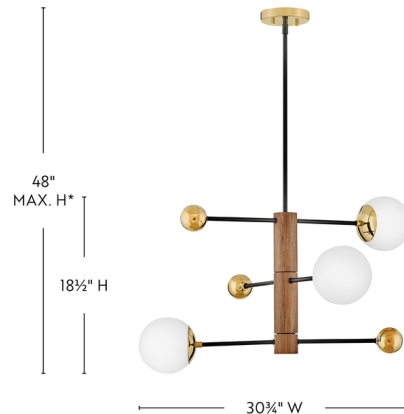

The Auggie Chandelier uniquely merges classic elements and midcentury modern style with stacked linear arms, etched opal glass globes, and an articulating design that you can customize to fit your space.

Specifications

COLOR Opal
BODY FINISH Brass
WATTAGE 15W
DIMMER Standard 120V
DIMENSIONS 30.75"W x 18.5"H
BULB NOT INCLUDED 3 x B10/Candelabra (E12)/5W/120V LED
COUNTRY OF ORIGIN China

Technical Information

PRODUCT DIMENSIONS Downrods Included: 1-6", 2-12"

Shown in brass / opal

CLICK TO VIEW PRODUCT

Notes: