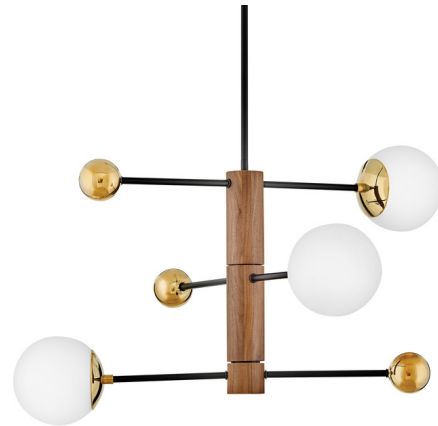

Lightology

lightology.com
866-954-4489
04-21-26

Project: _____
Company: _____
Location: _____ Fixture Type: _____
SPEC #: **LRK1350771**
Approved On: _____ Approved By: _____

Auggie Chandelier By Lark

Description

The Auggie Chandelier uniquely merges classic elements and midcentury modern style with stacked linear arms, etched opal glass globes, and an articulating design that you can customize to fit your space.

Specifications

COLOR Opal
BODY FINISH Brass
WATTAGE 15W
DIMMER Standard 120V
DIMENSIONS 30.75"W x 18.5"H
BULB NOT INCLUDED 3 x B10/Candelabra (E12)/5W/120V LED
COUNTRY OF ORIGIN China

Technical Information

PRODUCT DIMENSIONS Downrods Included: 1-6", 2-12"

Shown in brass / opal

CLICK TO VIEW PRODUCT

Notes: