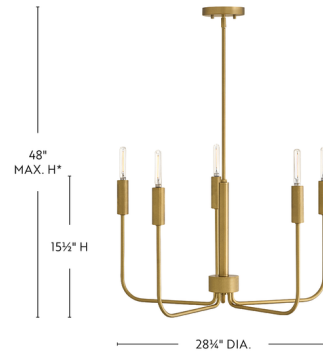

Shown in lacquered brass

Specifications

COLOR	N/A
BODY FINISH	Lacquered Brass
WATTAGE	25W
DIMMER	Standard 120V
DIMENSIONS	28.25"W x 15.5"H
BULB NOT INCLUDED	5 x T8/Candelabra (E12)/5W/120V LED
COUNTRY OF ORIGIN	China

Technical Information

PRODUCT DIMENSIONS . . . . . Downrods Included: 1-6", 2-12"

CLICK TO VIEW PRODUCT

Notes: