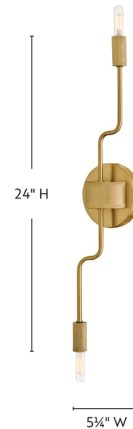

## Austen Wall Sconce

By Lark

### Description

The Austen Wall Sconce's slim, exaggerated design creates a chic transitional shape accentuated by knurled candle sleeves and stem details. Articulating top and bottom arms let you create a more customized look that perfectly fits your space. Can be mounted vertically or horizontally.

### Specifications

COLOR	N/A
BODY FINISH	Lacquered Brass
WATTAGE	10W
DIMMER	Standard 120V
DIMENSIONS	5.25"W x 24"H x 4.5"D
BULB NOT INCLUDED	2 x T8/Candelabra (E12)/5W/120V LED
COUNTRY OF ORIGIN	China

Shown in lacquered brass