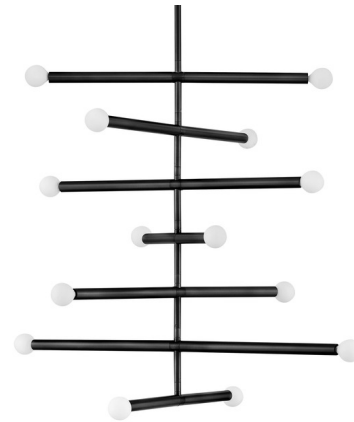

Lightology

lightology.com
866-954-4489
07-02-26

Project: _____

Company: _____

Location: _____ Fixture Type: _____

SPEC #: **LRK1350780**

Approved On: _____ Approved By: _____

Millie Tiered Chandelier

By Lark

Description

The Millie Tiered Chandelier tells a linear love story with elongated cylindrical rods extending outwards, creating a sleek statement that commands attention. This design establishes immediate style credibility thanks to its iconic midcentury modern origin, ensuring visual intrigue.

Shown in black