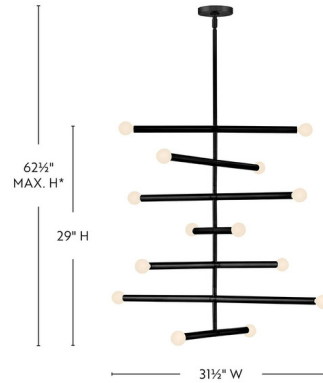

CLICK TO VIEW PRODUCT

Notes: