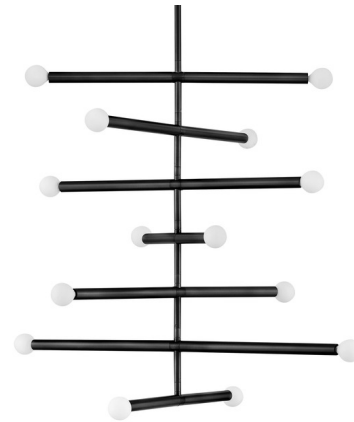

Lightology

lightology.com
866-954-4489
04-24-26

Project: _____

Company: _____

Location: _____ Fixture Type: _____

SPEC #: **LRK1350780**

Approved On: _____ Approved By: _____

Millie Tiered Chandelier

By Lark

Description

The Millie Tiered Chandelier tells a linear love story with elongated cylindrical rods extending outwards, creating a sleek statement that commands attention. This design establishes immediate style credibility thanks to its iconic midcentury modern origin, ensuring visual intrigue.

Specifications

COLOR . . . . . N/A
BODY FINISH . . . . . Black
WATTAGE 70W
DIMMER . . . . . Standard 120V
DIMENSIONS . . . . . 31.5"W x 29"H
BULB NOT INCLUDED . . . . . 14 x G16.5/Candelabra (E12)/5W/120V LED
COUNTRY OF ORIGIN . . . . . China

Shown in black