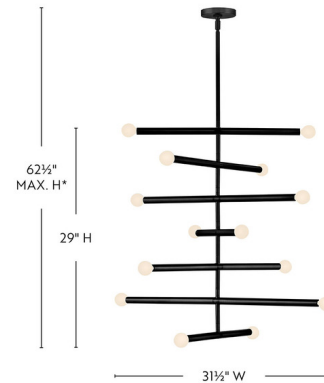

Specifications

COLOR . . . . . N/A
BODY FINISH . . . . . Black
WATTAGE 70W
DIMMER . . . . . Standard 120V
DIMENSIONS . . . . . 31.5"W x 29"H
BULB NOT INCLUDED . . . . . 14 x G16.5/Candelabra (E12)/5W/120V LED
COUNTRY OF ORIGIN . . . . . China

CLICK TO VIEW PRODUCT

Notes: