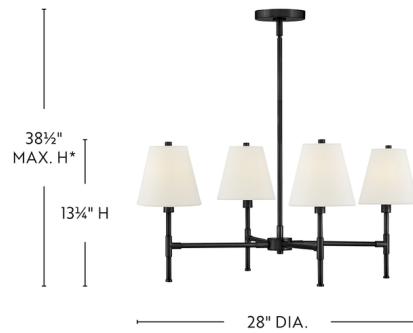

### Description

Classic elements get a transitional update with the Beale Chandelier, a dimensional beauty with neatly angular lines. White linen shades radiate ambient light, aiding Beale in bringing simple functionality anytime, anywhere.

### Specifications

COLOR . . . . . White  
BODY FINISH . . . . . Black  
WATTAGE . . . . . 20W  
DIMMER . . . . . Standard 120V  
DIMENSIONS . . . . . 28"W x 13.25"H  
BULB NOT INCLUDED . . . . . 4 x B10/Candelabra (E12)/5W/120V LED  
COUNTRY OF ORIGIN . . . . . China

### Technical Information

PRODUCT DIMENSIONS . . . . . Downrods Included: 1-6", 2-12"

Shown in black / white

CLICK TO VIEW PRODUCT

Notes: