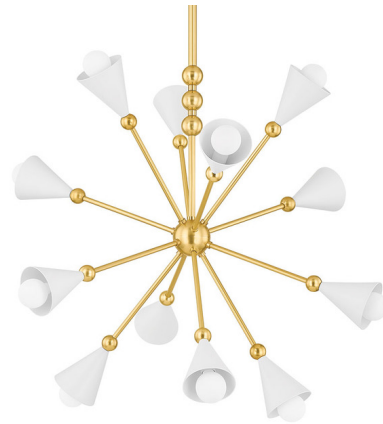

Lightology

lightology.com
866-954-4489
04-24-26

Project: _____

Company: _____

Location: _____ Fixture Type: _____

SPEC #: **MTZ1351197**

Approved On: _____ Approved By: _____

Hikari Starburst Chandelier

By Mitzi

Description

The flamboyant sputnik design of the Hikari Starburst Chandelier bursts with confidence. Casting light in all directions, twelve soft white conical shades complete the Aged Brass satellite structure. Small spheres dot each arm like jewels, adding a decorative note to this mid-century modern revival.

Shown in aged brass / white

Specifications

COLOR White
BODY FINISH Aged Brass
WATTAGE 96W
DIMMER Standard 120V
DIMENSIONS 28.25"W x 25"H
BULB NOT INCLUDED 12 x G16.5/Candelabra (E12)/8W/120V LED
COUNTRY OF ORIGIN China