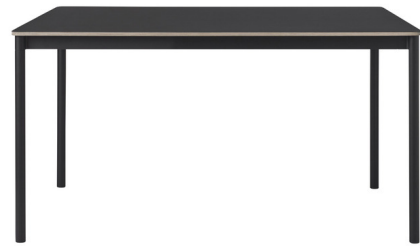

## Base Dining Table

By Muuto

### Description

The Base Dining Table references the heritage of Scandinavian design through its simple frame and subtle details. With its design harking back to the essence of a table, the Base Table is a perfect fit in any workplace, educational institution, or hospitality space. Available with a White laminate tabletop and White ABS edge, White or Black laminate and a plywood edge, or Oak Veneer with a plywood edge.

Shown in black / black and plywood

### Specifications

COLOR	Black and Plywood
BODY FINISH	Black
WATTAGE	N/A
DIMMER	N/A
DIMENSIONS	55.118"W x 28.74"H x 31.496"D
BULB	N/A
COUNTRY OF ORIGIN	Denmark

CLICK TO VIEW PRODUCT

Notes: