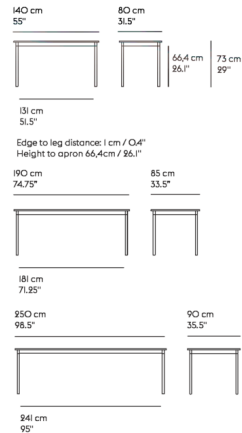

By Muuto

Description

The Base Dining Table references the heritage of Scandinavian design through its simple frame and subtle details. With its design harking back to the essence of a table, the Base Table is a perfect fit in any workplace, educational institution, or hospitality space. Available with a White laminate tabletop and White ABS edge, White or Black laminate and a plywood edge, or Oak Veneer with a plywood edge.

Shown in black / black and plywood

Specifications

COLOR	Black and Plywood
BODY FINISH	Black
WATTAGE	N/A
DIMMER	N/A
DIMENSIONS	55.118"W x 28.74"H x 31.496"D
BULB	N/A
COUNTRY OF ORIGIN	Denmark

CLICK TO VIEW PRODUCT