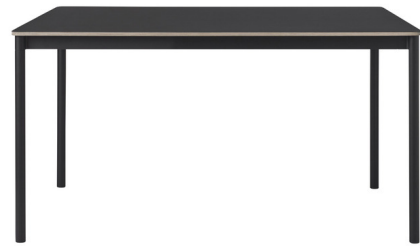

Lightology

lightology.com
866-954-4489
07-07-26

Project: _____

Company: _____

Location: _____ Fixture Type: _____

SPEC #: **MUU1351295**

Approved On: _____ Approved By: _____

Base Dining Table

By Muuto

Description

The Base Dining Table references the heritage of Scandinavian design through its simple frame and subtle details. With its design harking back to the essence of a table, the Base Table is a perfect fit in any workplace, educational institution, or hospitality space. Available with a White laminate tabletop and White ABS edge, White or Black laminate and a plywood edge, or Oak Veneer with a plywood edge.

Shown in black / black and plywood

Specifications

COLOR	Black and Plywood
BODY FINISH	Black
WATTAGE	N/A
DIMMER	N/A
DIMENSIONS	55.118"W x 28.74"H x 31.496"D
BULB	N/A
COUNTRY OF ORIGIN	Denmark

CLICK TO VIEW PRODUCT