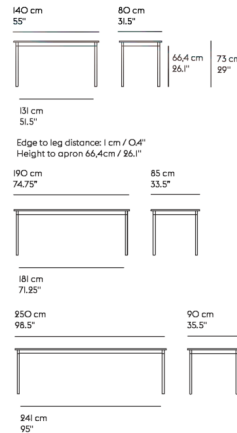

## Base Dining Table

By Muuto

### Description

The Base Dining Table references the heritage of Scandinavian design through its simple frame and subtle details. With its design harking back to the essence of a table, the Base Table is a perfect fit in any workplace, educational institution, or hospitality space. Available with a White laminate tabletop and White ABS edge, White or Black laminate and a plywood edge, or Oak Veneer with a plywood edge.

### Specifications

COLOR	Black and Plywood
BODY FINISH	Black
WATTAGE	N/A
DIMMER	N/A
DIMENSIONS	55.118"W x 28.74"H x 31.496"D
BULB	N/A
COUNTRY OF ORIGIN	Denmark

CLICK TO VIEW PRODUCT

Notes: