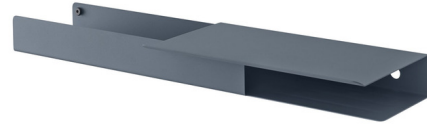

Lightology

lightology.com
866-954-4489
07-08-26

Project: _____

Company: _____

Location: _____ Fixture Type: _____

SPEC #: **MUU1351325**

Approved On: _____ Approved By: _____

Folded Platform Shelf

By Muuto

Description

The Folded Platform Shelf offers stunning and versatile wall storage. Each shelf is made from bended, powder-coated steel for a look resembling folded paper but with extra rigidity and durability. Two hooks provide additional storage space beneath the shelf.

Shown in blue grey

Specifications

COLOR Blue Grey
BODY FINISH N/A
WATTAGE N/A
DIMMER N/A
DIMENSIONS 24.409"W x 2.126"H x 7.48"D
BULB N/A
COUNTRY OF ORIGIN China

CLICK TO VIEW PRODUCT

Notes: