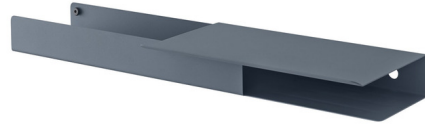

### Description

The Folded Platform Shelf offers stunning and versatile wall storage. Each shelf is made from bended, powder-coated steel for a look resembling folded paper but with extra rigidity and durability. Two hooks provide additional storage space beneath the shelf.

Shown in blue grey

### Specifications

COLOR	Blue Grey
BODY FINISH	N/A
WATTAGE	N/A
DIMMER	N/A
DIMENSIONS	24.409"W x 2.126"H x 7.48"D
BULB	N/A
COUNTRY OF ORIGIN	China

CLICK TO VIEW PRODUCT

Notes: