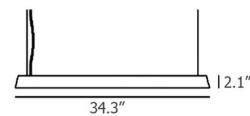

CLICK TO VIEW PRODUCT

Notes: