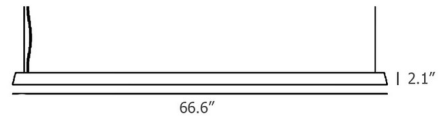

CLICK TO VIEW PRODUCT

Notes: