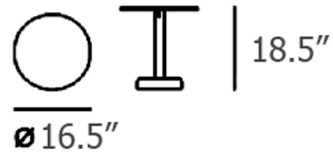

Shown in burnt orange

Specifications

COLOR	N/A
BODY FINISH	Burnt Orange
WATTAGE	N/A
DIMMER	N/A
DIMENSIONS	16.535"W x 18.504"H
BULB	N/A
COUNTRY OF ORIGIN	Italy

CLICK TO VIEW PRODUCT

Notes: