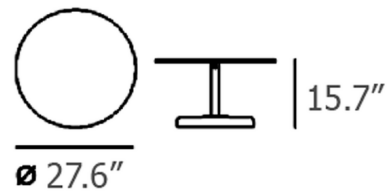

Shown in burnt orange

Specifications

COLOR	N/A
BODY FINISH	Burnt Orange
WATTAGE	N/A
DIMMER	N/A
DIMENSIONS	16.535"W x 18.504"H
BULB	N/A
COUNTRY OF ORIGIN	Italy

CLICK TO VIEW PRODUCT

Notes: