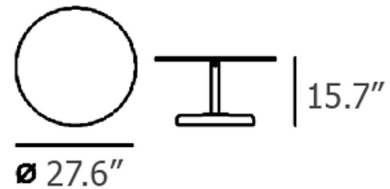

Shown in burnt orange

Specifications

COLOR	N/A
BODY FINISH	Burnt Orange
WATTAGE	N/A
DIMMER	N/A
DIMENSIONS	16.535"W x 18.504"H
BULB	N/A
COUNTRY OF ORIGIN	Italy

CLICK TO VIEW PRODUCT

Notes: