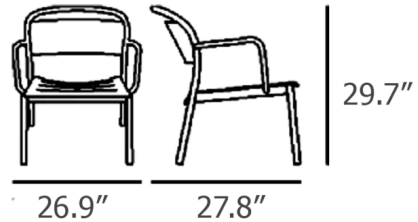

Lightology

lightology.com
866-954-4489
04-24-26

Project: _____

Company: _____

Location: _____ Fixture Type: _____

SPEC #: **MUU1351349**

Approved On: _____ Approved By: _____

Linear Steel Lounge Armchair

By Muuto

Description

The Linear Steel Lounge Chair features clean lines and subtle details for an elegant, modern aesthetic. This outdoor chair is crafted from powder-coated steel with a UV-resistant finish for a stylish look without sacrificing durability. The ergonomic design includes a smoothly curved backrest that provides for maximum comfort.

Shown in anthracite

Specifications

COLOR	N/A
BODY FINISH	Anthracite
WATTAGE	N/A
DIMMER	N/A
DIMENSIONS	26.929"W x 29.685"H x 27.756"D
BULB	N/A

CLICK TO VIEW PRODUCT

Notes: