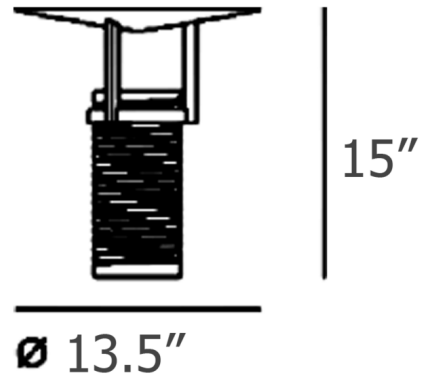

Description

The Set Table Lamp features an industrial-inspired but sculptural design that will add an eye-catching accent to any interior. Light from its integrated LED shines upward through a round shade and reflects outward for a bright but indirect lighting effect. The height of the shade can be easily adjusted by rotating it along the threads on the lamp's body. Dimmer switch located on cord.

Specifications

COLOR	N/A
BODY FINISH	Aluminum
WATTAGE	18W
DIMMER	Included
DIMENSIONS	13.386"W x 14.961"H
INTEGRATED LED MODULE	1 x LED/18W/120V LED
COUNTRY OF ORIGIN	China

Technical Information

COLOR RENDERING	90 CRI
LAMP COLOR	2700K
LUMENS/WATT	44.44
LUMINOUS FLUX	800 lumens

Shown in aluminum

CLICK TO VIEW PRODUCT

Notes: