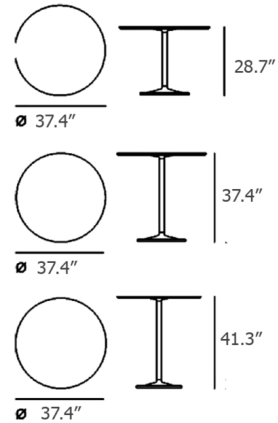

### Description

The Soft Dining Table is subtle while being full of character. With its streamlined, geometric form, it will complement any atmosphere and is available in dining, counter, or bar height.

### Specifications

COLOR	N/A
BODY FINISH	Oak + Grey
WATTAGE	N/A
DIMMER	N/A
DIMENSIONS	37.402"W x 41.339"H
BULB	N/A

CLICK TO VIEW PRODUCT

Notes: