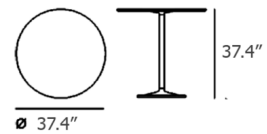

Specifications

| | |
|-------------|---------------------|
| COLOR | N/A |
| BODY FINISH | Oak + Grey |
| WATTAGE | N/A |
| DIMMER | N/A |
| DIMENSIONS | 37.402"W x 37.402"H |
| BULB | N/A |

CLICK TO VIEW PRODUCT