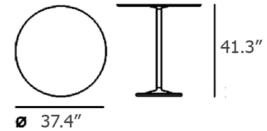

Specifications

| | |
|-------------|---------------------|
| COLOR | N/A |
| BODY FINISH | Oak + Grey |
| WATTAGE | N/A |
| DIMMER | N/A |
| DIMENSIONS | 37.402"W x 37.402"H |
| BULB | N/A |

CLICK TO VIEW PRODUCT