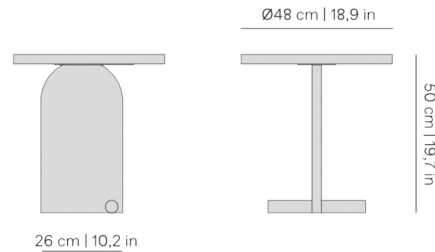

Lightology

lightology.com
866-954-4489
06-30-26

Project: _____

Company: _____

Location: _____ Fixture Type: _____

SPEC #: **NOM1351422**

Approved On: _____ Approved By: _____

Nova 1 Side Table

By Nomon

Description

The Nova 1 Side Table features soft, organic shapes and beautiful metal accents that elevate any space. The metal pieces seem to be pierced on the table's single wooden leg; evoking jewelry pieces common to other Nomon designs. Eye-catching piece to be placed by the sofa or bed, paired or on their own.

Shown in brass / walnut

Specifications

COLOR	N/A
BODY FINISH	Brass / Walnut
WATTAGE	N/A
DIMMER	N/A
DIMENSIONS	18.9"W x 19.7"H x 18.9"D
BULB	N/A
COUNTRY OF ORIGIN	Spain

CLICK TO VIEW PRODUCT

Notes: