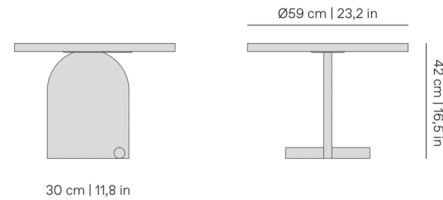

Lightology

lightology.com
866-954-4489
04-24-26

Project: _____

Company: _____

Location: _____ Fixture Type: _____

SPEC #: **NOM1351426**

Approved On: _____ Approved By: _____

Nova 2 Side Table

By Nomon

Description

The Nova 2 Side Table features soft, organic shapes and beautiful metal accents that elevate any space. The metal pieces seem to be pierced on the table's single wooden leg; evoking jewelry pieces common to other Nomon designs. Eye-catching piece to be placed by the sofa or bed, paired or on their own.

Shown in brass / walnut

Specifications

COLOR N/A
BODY FINISH Brass / Walnut
WATTAGE N/A
DIMMER N/A
DIMENSIONS 23.2"W x 16.5"H x 23.2"D
BULB N/A
COUNTRY OF ORIGIN Spain

CLICK TO VIEW PRODUCT

Notes: