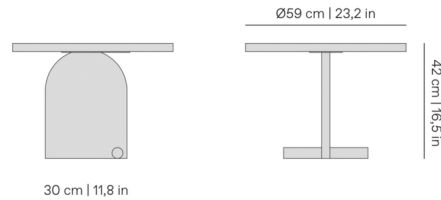

Lightology

lightology.com
866-954-4489
07-01-26

Project: _____

Company: _____

Location: _____ Fixture Type: _____

SPEC #: **NOM1351426**

Approved On: _____ Approved By: _____

Nova 2 Side Table

By Nomon

Description

The Nova 2 Side Table features soft, organic shapes and beautiful metal accents that elevate any space. The metal pieces seem to be pierced on the table's single wooden leg; evoking jewelry pieces common to other Nomon designs. Eye-catching piece to be placed by the sofa or bed, paired or on their own.

Shown in brass / walnut

Specifications

COLOR	N/A
BODY FINISH	Brass / Walnut
WATTAGE	N/A
DIMMER	N/A
DIMENSIONS	23.2"W x 16.5"H x 23.2"D
BULB	N/A
COUNTRY OF ORIGIN	Spain

CLICK TO VIEW PRODUCT

Notes: