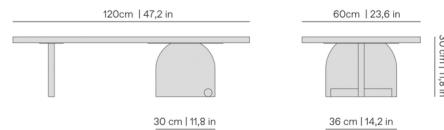

By Nomon

Description

The Nova 3 Coffee Table features soft, organic shapes and beautiful metal accents that elevate any space. The metal pieces seem to be pierced on the table's single wooden leg; evoking jewelry pieces common to other Nomon designs. Eye-catching piece to be placed by the sofa, paired with a side table or on their own.

Shown in brass / walnut

Specifications

COLOR	N/A
BODY FINISH	Brass / Walnut
WATTAGE	N/A
DIMMER	N/A
DIMENSIONS	47.2"W x 11.8"H x 23.6"D
BULB	N/A
COUNTRY OF ORIGIN	Spain

CLICK TO VIEW PRODUCT

Notes: