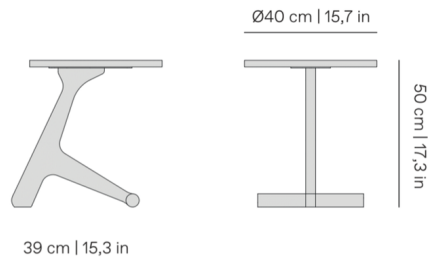

Lightology

lightology.com
866-954-4489
04-22-26

Project: _____

Company: _____

Location: _____ Fixture Type: _____

SPEC #: **NOM1351440**

Approved On: _____ Approved By: _____

Puntero Side Table

By Nomon

Description

The Puntero Side Table is an interesting conversation piece formed by a single leg in wood with brass details. The tabletop seems to be floating on the table's perfectly balanced body. It is a beautiful statement piece and a great addition for any living space.

Shown in brass / walnut / emerador

Specifications

COLOR	N/A
BODY FINISH	Brass / Walnut / Emerador
WATTAGE	N/A
DIMMER	N/A
DIMENSIONS	15.7"W x 17.3"H x 15.7"D
BULB	N/A
COUNTRY OF ORIGIN	Spain

CLICK TO VIEW PRODUCT