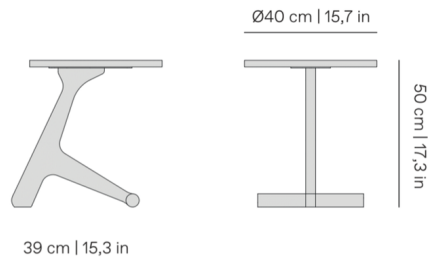

## Puntero Side Table

By Nomon

### Description

The Puntero Side Table is an interesting conversation piece formed by a single leg in wood with brass details. The tabletop seems to be floating on the table's perfectly balanced body. It is a beautiful statement piece and a great addition for any living space.

### Specifications

COLOR	N/A
BODY FINISH	Brass / Walnut / Emerador
WATTAGE	N/A
DIMMER	N/A
DIMENSIONS	15.7"W x 17.3"H x 15.7"D
BULB	N/A
COUNTRY OF ORIGIN	Spain

CLICK TO VIEW PRODUCT

Notes: