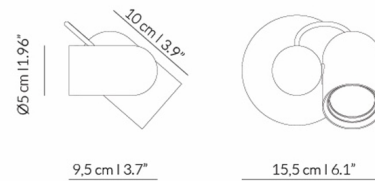

Shown in walnut / polished brass

Specifications

COLOR	N/A
BODY FINISH	Walnut / Polished Brass
WATTAGE	7.5W
DIMMER	Standard 120V
DIMENSIONS	6.1"W x 1.96"H x 3.7"D
BULB INCLUDED	1 x MR11/GU10/7.5W/120V LED
COUNTRY OF ORIGIN	Spain

Technical Information

PRODUCT DIMENSIONS	Backplate: 4.72 inch Dia.
COLOR RENDERING	80 CRI
LAMP COLOR	2700K
LUMENS/WATT	80.00
LUMINOUS FLUX	600 lumens

CLICK TO VIEW PRODUCT

Notes: