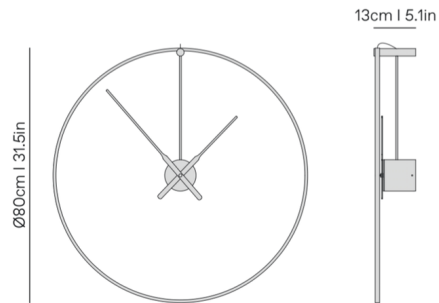

By Nomon

Description

The Ombra Wall Clock is a beautiful decorative piece that acts both as an elegant clock, as well as a wall lamp. Its mysterious sleek black metal ring hides a LED strip that emits a warm charming ambient light, like a halo that enhances any modern decoration in an office, restaurant or home.

Shown in black

Specifications

COLOR N/A
BODY FINISH Black
WATTAGE 8W
DIMMER Low Voltage Electronic
DIMENSIONS 31.5"W x 31.5"H x 5.12"D
INTEGRATED LED MODULE 1 x LED/8W/120V LED
COUNTRY OF ORIGIN Spain

Technical Information