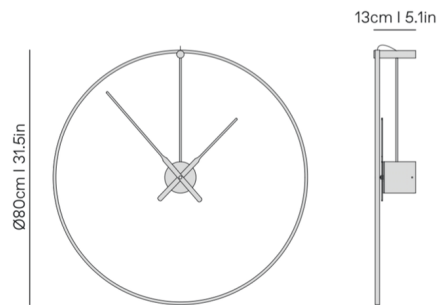

CLICK TO VIEW PRODUCT

Notes: