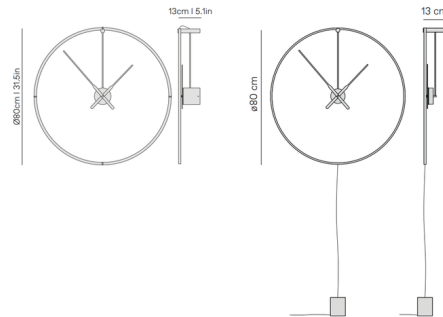

By Nomon

Description

The Ombra Wall Clock is a beautiful decorative piece that acts both as an elegant clock, as well as a wall lamp. The black metal ring hides a LED strip that creates soft ambient light, like a halo that enhances any modern decoration in an office, restaurant or home. Choose between sleek black or the premium brass and walnut. Plug-in version has an on/off switch on the cord.

Shown in black

Specifications

COLOR N/A
BODY FINISH Black
WATTAGE 8W
DIMMER Not Dimmable
DIMENSIONS 31.5"W x 31.5"H x 5.12"D
INTEGRATED LED MODULE 1 x LED/8W/120V LED
COUNTRY OF ORIGIN Spain

Technical Information