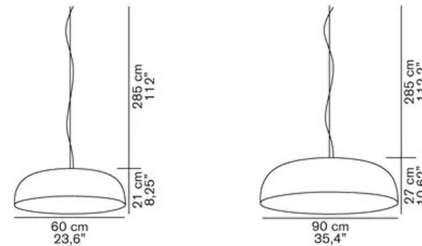

By Oluce Srl

Description

The Canopy LED Pendant owes both its shape and its name to the ceiling rose, one of the simplest and often neglected elements of lighting technology, used to conceal the wires coming out of the ceiling. It features a wide dome shade with a glossy exterior and a white painted interior to better reflect the light.

Shown in white / scarlet red

Specifications

COLOR Scarlet Red
BODY FINISH White
WATTAGE 25W
DIMMER N/A
DIMENSIONS 23.6"W x 8.3"H
INTEGRATED LED MODULE 1 x LED/25W/120V LED
COUNTRY OF ORIGIN Italy

Technical Information