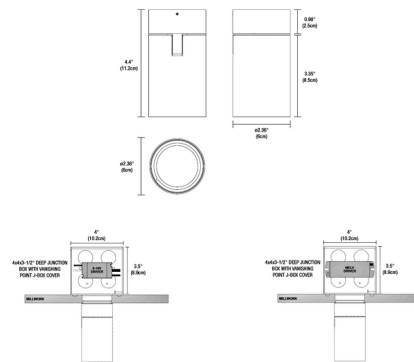

CLICK TO VIEW PRODUCT

Notes: