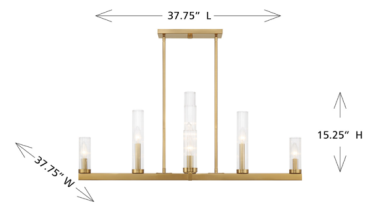

Lightology

lightology.com
866-954-4489
04-25-26

Project: _____

Company: _____

Location: _____ Fixture Type: _____

SPEC #: **SVY1351786**

Approved On: _____ Approved By: _____

Carina Chandelier

By Savoy House

Description

The effortlessly Carina Chandelier features a beautiful Warm Brass finish and lights standing at different heights, creating a pleasing pattern that is sure to draw attention. Each light is encased in a clear ribbed glass shade to add texture.

Specifications

COLOR . . . . . Clear Ribbed
BODY FINISH . . . . . Warm Brass
WATTAGE 45W
DIMMER . . . . . Standard 120V
DIMENSIONS . . . . . 24"W x 12"H
BULB NOT INCLUDED . . . . . 5 x B10/Candelabra (E12)/9W/120V LED

Technical Information

PRODUCT DIMENSIONS . . . . . Downrods Included: 8 x 12" & 2 x 6"

Shown in warm brass / clear ribbed

CLICK TO VIEW PRODUCT

Notes: