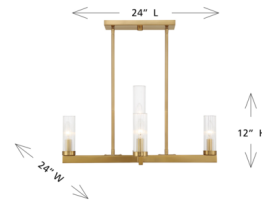

By Savoy House

Description

The effortlessly Carina Chandelier features a beautiful Warm Brass finish and lights standing at different heights, creating a pleasing pattern that is sure to draw attention. Each light is encased in a clear ribbed glass shade to add texture.

Specifications

COLOR Clear Ribbed
BODY FINISH Warm Brass
WATTAGE 45W
DIMMER Standard 120V
DIMENSIONS 24"W x 12"H
BULB NOT INCLUDED 5 x B10/Candelabra (E12)/9W/120V LED

Technical Information

PRODUCT DIMENSIONS Downrods Included: 8 x 12" & 2 x 6"

Shown in warm brass / clear ribbed

CLICK TO VIEW PRODUCT

Notes: