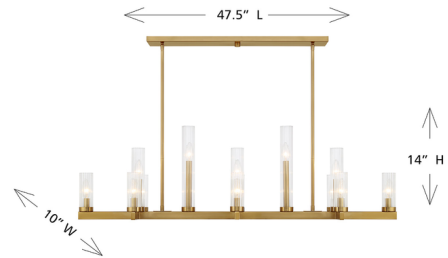

By Savoy House

Description

The effortlessly elegant Carina Linear Chandelier features a beautiful Warm Brass finish and lights standing at different heights, creating a pleasing pattern that is sure to draw attention. Each light is encased in a clear ribbed glass shade to add texture.

Shown in warm brass / clear ribbed

Specifications

COLOR Clear Ribbed
BODY FINISH Warm Brass
WATTAGE 117W
DIMMER Standard 120V
DIMENSIONS 47.5"L x 10"W x 14"H
BULB NOT INCLUDED 13 x B10/Candelabra (E12)/9W/120V LED

Technical Information

PRODUCT DIMENSIONS Downrods included: 8 x 12" & 2 x 6"

CLICK TO VIEW PRODUCT

Notes: