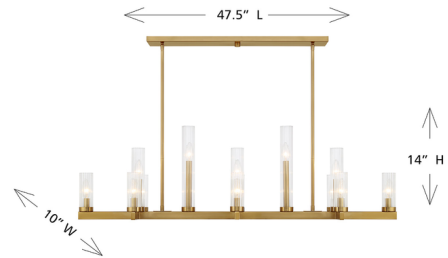

By Savoy House

Description

The effortlessly elegant Carina Linear Chandelier features a beautiful Warm Brass finish and lights standing at different heights, creating a pleasing pattern that is sure to draw attention. Each light is encased in a clear ribbed glass shade to add texture.

Shown in warm brass / clear ribbed

Specifications

COLOR	Clear Ribbed
BODY FINISH	Warm Brass
WATTAGE	117W
DIMMER	Standard 120V
DIMENSIONS	47.5\"L x 10\"W x 14\"H
BULB NOT INCLUDED	13 x B10/Candelabra (E12)/9W/120V LED

Technical Information

PRODUCT DIMENSIONS Downrods included: 8 x 12\" & 2 x 6\"

CLICK TO VIEW PRODUCT

Notes: