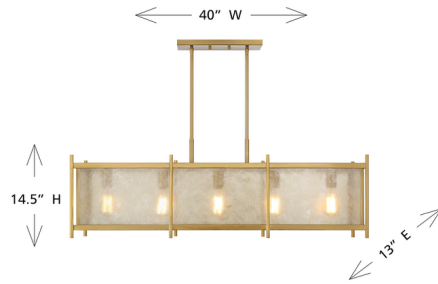

### Description

Create a warm and welcoming glow with the geometric chic Jacobs Linear Chandelier. The clear mica glass shade pairs beautifully with the Warm Brass finish and imparts eye-catching texture.

Shown in warm brass / clear

### Specifications

COLOR . . . . . Clear  
BODY FINISH . . . . . Warm Brass  
WATTAGE . . . . . 45W  
DIMMER . . . . . Standard 120V  
DIMENSIONS . . . . . 40\"L x 13\"W x 14.5\"H  
BULB NOT INCLUDED . . . . . 5 x Edison ST-Shape/Medium (E26)/9W/120V LED

### Technical Information

PRODUCT DIMENSIONS . . . . . Downrods Included: 8 x 12\" & 2 x 6\"

CLICK TO VIEW PRODUCT

Notes: