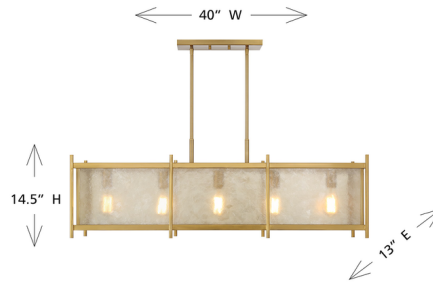

By Savoy House

Description

Create a warm and welcoming glow with the geometric chic Jacobs Linear Chandelier. The clear mica glass shade pairs beautifully with the Warm Brass finish and imparts eye-catching texture.

Shown in warm brass / clear

Specifications

COLOR Clear
BODY FINISH Warm Brass
WATTAGE 45W
DIMMER Standard 120V
DIMENSIONS 40\"L x 13\"W x 14.5\"H
BULB NOT INCLUDED 5 x Edison ST-Shape/Medium (E26)/9W/120V LED

Technical Information

PRODUCT DIMENSIONS Downrods Included: 8 x 12\" & 2 x 6\"

CLICK TO VIEW PRODUCT

Notes: