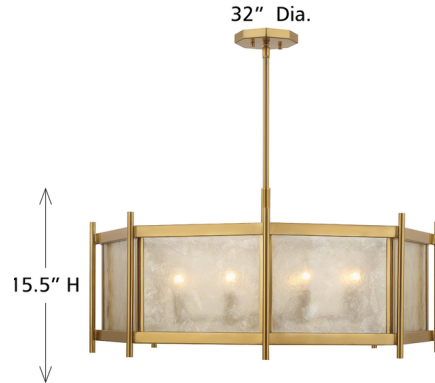

Description

Create a warm and welcoming glow with the geometric chic Jacobs Chandelier. The clear mica glass shade pairs beautifully with the Warm Brass finish and imparts eye-catching texture.

Specifications

COLOR Clear
BODY FINISH Warm Brass
WATTAGE 72W
DIMMER Standard 120V
DIMENSIONS 32"W x 15.5"H
BULB NOT INCLUDED 8 x B10/Candelabra (E12)/9W/120V LED

Technical Information

PRODUCT DIMENSIONS Downrods Included: 4 x 12" & 1 x 6"

Shown in warm brass / clear

CLICK TO VIEW PRODUCT

Notes: