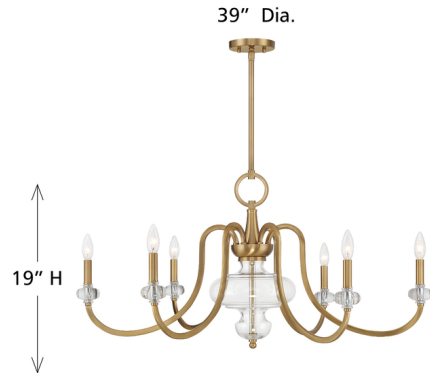

By Savoy House

Description

The Bergdorf Chandelier is a beautiful way to impart any room with New Traditional style. Dramatically curving arms are finished in Warm Brass and decorated with glass bobeches that match the beautifully molded clear glass detail on the center column. Dual Mount hanging system.

Specifications

COLOR Clear
BODY FINISH Warm Brass
WATTAGE 54W
DIMMER Standard 120V
DIMENSIONS 39"W x 19"H
BULB NOT INCLUDED 6 x B10/Candelabra (E12)/9W/120V LED

Technical Information

PRODUCT DIMENSIONS Downrods Included: 4 x 12" & 1 x 6"

Notes:

Shown in warm brass / clear

CLICK TO VIEW PRODUCT