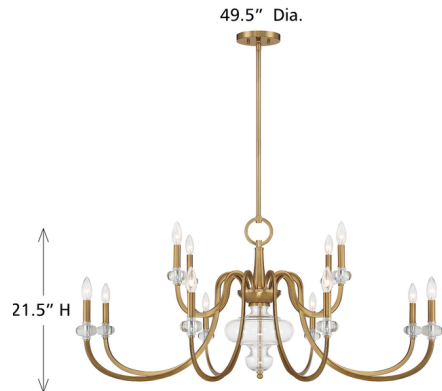

Lightology

lightology.com
866-954-4489
05-21-26

Project: _____

Company: _____

Location: _____ Fixture Type: _____

SPEC #: **SVY1351794**

Approved On: _____ Approved By: _____

Bergdorf Tiered Chandelier By Savoy House

Description

The Bergdorf Tiered Chandelier is a beautiful way to impart any room with New Traditional style. Dramatically curving arms are finished in Warm Brass and decorated with glass bobeches that match the beautifully molded clear glass detail on the center column. Dual Mount hanging system.

Specifications

COLOR Clear
BODY FINISH Warm Brass
WATTAGE 108W
DIMMER Standard 120V
DIMENSIONS 49.5"W x 21.5"H
BULB NOT INCLUDED 12 x B10/Candelabra (E12)/9W/120V LED

Technical Information

PRODUCT DIMENSIONS Downrods Included: 4 x 12" & 1 x 6"

Notes:

Shown in warm brass / clear

CLICK TO VIEW PRODUCT