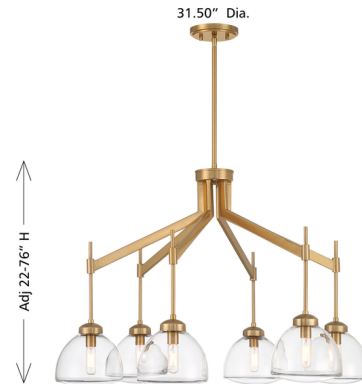

## Corbin Chandelier

By Savoy House

### Description

The Corbin Chandelier brings a crisp, contemporary lighting look to any space. Molded, curved clear glass shades encase the light sources and the Warm Brass finish is beautifully versatile.

Shown in warm brass / clear

### Specifications

COLOR . . . . . Clear  
BODY FINISH . . . . . Warm Brass  
WATTAGE . . . . . 54W  
DIMMER . . . . . Standard 120V  
DIMENSIONS . . . . . 31.5\"/>