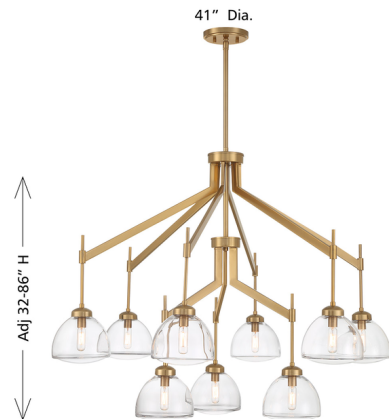

Lightology

lightology.com
866-954-4489
07-07-26

Project: _____

Company: _____

Location: _____ Fixture Type: _____

SPEC #: **SVY1351799**

Approved On: _____ Approved By: _____

Corbin Tiered Chandelier

By Savoy House

Description

The Corbin Chandelier brings a crisp, contemporary lighting look to any space. Molded, curved clear glass shades encase the light sources and the Warm Brass finish is beautifully versatile.

Specifications

COLOR Clear
BODY FINISH Warm Brass
WATTAGE 81W
DIMMER Standard 120V
DIMENSIONS 41"W x 32"H
BULB NOT INCLUDED 9 x T8/Candelabra (E12)/9W/120V LED

Technical Information

PRODUCT DIMENSIONS Downrods Included: 4 x 12" & 1 x 6"

Shown in warm brass / clear

CLICK TO VIEW PRODUCT

Notes: